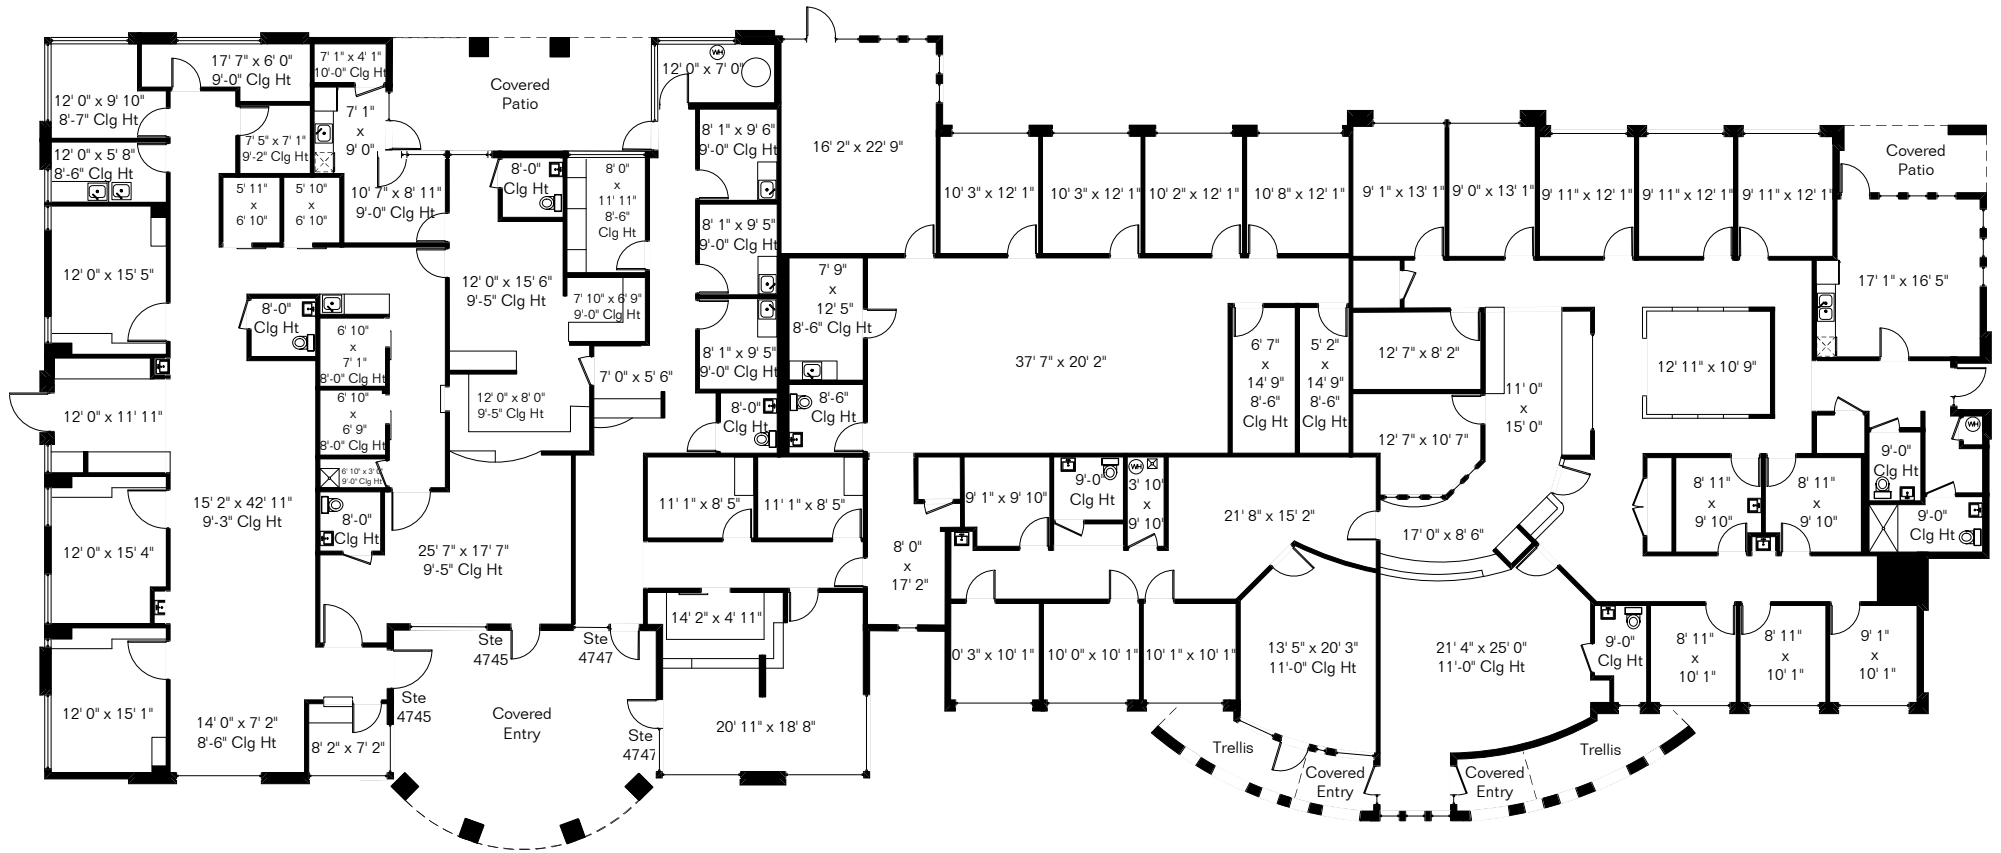

The square footages and room size information are deemed to be reliable but are not guaranteed and should be independently verified. This drawing is for marketing purposes only.

4745, 4747, 4753 E Camp Lowell Dr

Site Visit August 2021

0 ft. 12 ft. 20 ft. 40 ft.

Copyright 2021 Floor Plans First! LLC
All Rights Reserved.

Suite 4745 3,765 Sq Ft

Suite 4747 4,036 Sq Ft

Suite 4753 5,136 Sq Ft

Total Gross Area 12,937 Sq Ft